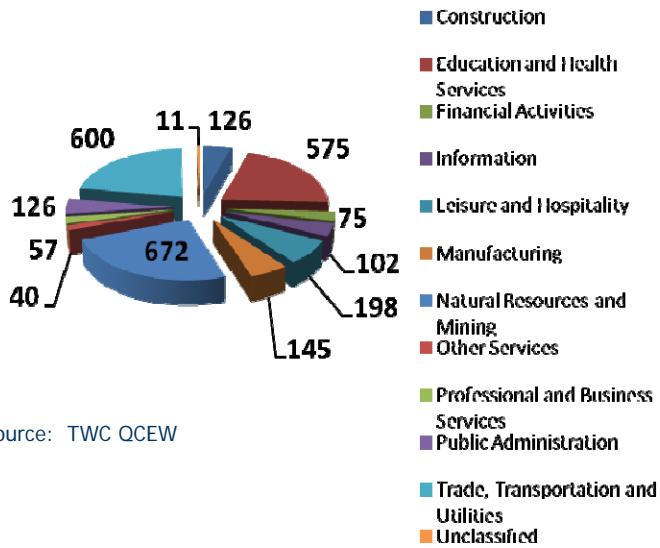

BAILEY COUNTY LABOR MARKET PROFILE:

July 13, 2010

Average Employment by Industry Fourth Quarter 2009

Source: TWC OCEW

Industry	Firms	Avg Emp	Total Wages	Average Weekly Wages
Construction	16	126	\$769,902	\$470
Education and Health Services	21	575	\$4,334,521	\$580
Financial Activities	13	75	\$970,636	\$996
Information	3	102	\$978,350	\$740
Leisure and Hospitality	14	198	\$610,905	\$238
Manufacturing	7	145	\$1,281,050	\$678
Natural Resources and Mining	81	672	\$4,974,692	\$570
Other Services	19	40	\$184,840	\$355
Professional and Business Services	20	57	\$532,467	\$719
Public Administration	16	126	\$1,046,954	\$637
Trade, Transportation and Utilities	59	600	\$6,122,997	\$785
Unclassified	5	11	\$42,294	\$296

May 2010	
Civilian Labor Force	3,386
Employment	3,149
Unemployment	237
Unemployment Rate	7.0

The median age is 34.2 years, up from 33 years in 2007.

Source: SitesonTexas.com, 2010

Bailey County Population Estimates	2009 Estimate	2014 Projection	Change 2009-2014
Total Population	6,003	5,335	-11.1%
Total Households	2,368	2,398	1.3%

Bailey County Employers:
The TWC indicates 283 business reporting units operating in Bailey County in the first quarter of 2008 with an average of 9.16 workers per unit.

TWC SOCRATES CNP

Local Area Unemployment Statistics