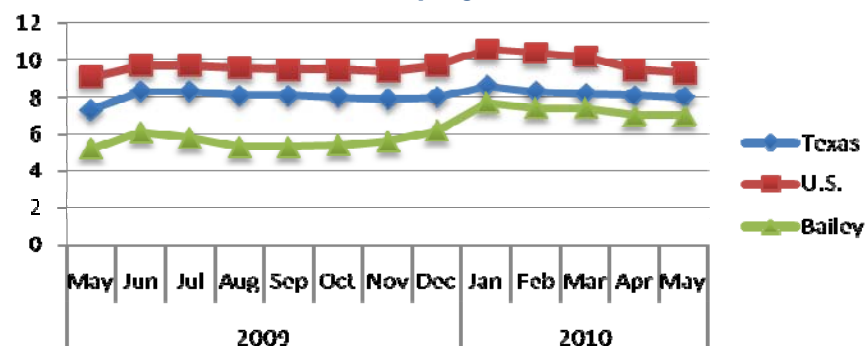

BAILEY COUNTY LABOR MARKET PROFILE:

July 13, 2010

Average Employment by Industry Fourth Quarter 2009

Source: TWC OCEW

Industry	Firms	Avg Emp	Total Wages	Average Weekly Wages
Construction	16	126	\$769,902	\$470
Education and Health Services	21	575	\$4,334,521	\$580
Financial Activities	13	75	\$970,636	\$996
Information	3	102	\$978,350	\$740
Leisure and Hospitality	14	198	\$610,905	\$238
Manufacturing	7	145	\$1,281,050	\$678
Natural Resources and Mining	81	672	\$4,974,692	\$570
Other Services	19	40	\$184,840	\$355
Professional and Business Services	20	57	\$532,467	\$719
Public Administration	16	126	\$1,046,954	\$637
Trade, Transportation and Utilities	59	600	\$6,122,997	\$785
Unclassified	5	11	\$42,294	\$296

May 2010	
Civilian Labor Force	3,386
Employment	3,149
Unemployment	237
Unemployment Rate	7.0

The median age is 34.2 years, up from 33 years in 2007.

Source: SitesonTexas.com, 2010

Bailey County Population Estimates	2009 Estimate	2014 Projection	Change 2009-2014
Total Population	6,003	5,335	-11.1%
Total Households	2,368	2,398	1.3%

Bailey County Employers:
The TWC indicates 283 business reporting units operating in Bailey County in the first quarter of 2008 with an average of 9.16 workers per unit.

TWC SOCRATES CNP

Local Area Unemployment Statistics