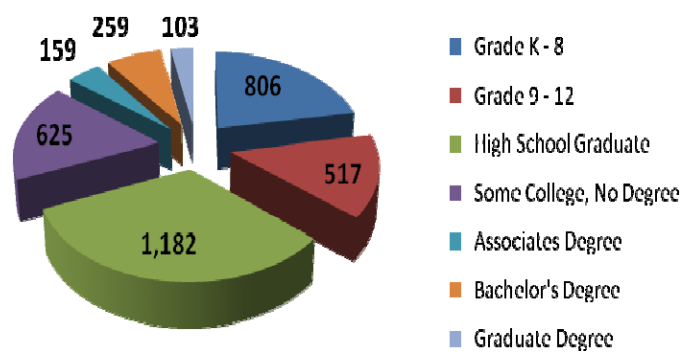

Educational Attainment of Population Over 25: 3,651 Persons

Source: SitesonTexas.com, 2010